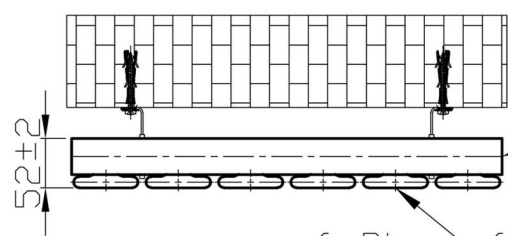

# Warrington Type 10 Vertical Radiator 1500 x 452mm.

Technical Drawing

Unit: mm

2 Pipes  $\varnothing 38$  Tube

6 Pipes 68x12 Profile

**Eastbrook** 

Eastbrook Road, Gloucester GL4 3DB  
 Technical Helpline : 01452 317890  
 Mon - Fri / 8am - 5pm  
 Email : [technical@eastbrookco.com](mailto:technical@eastbrookco.com)