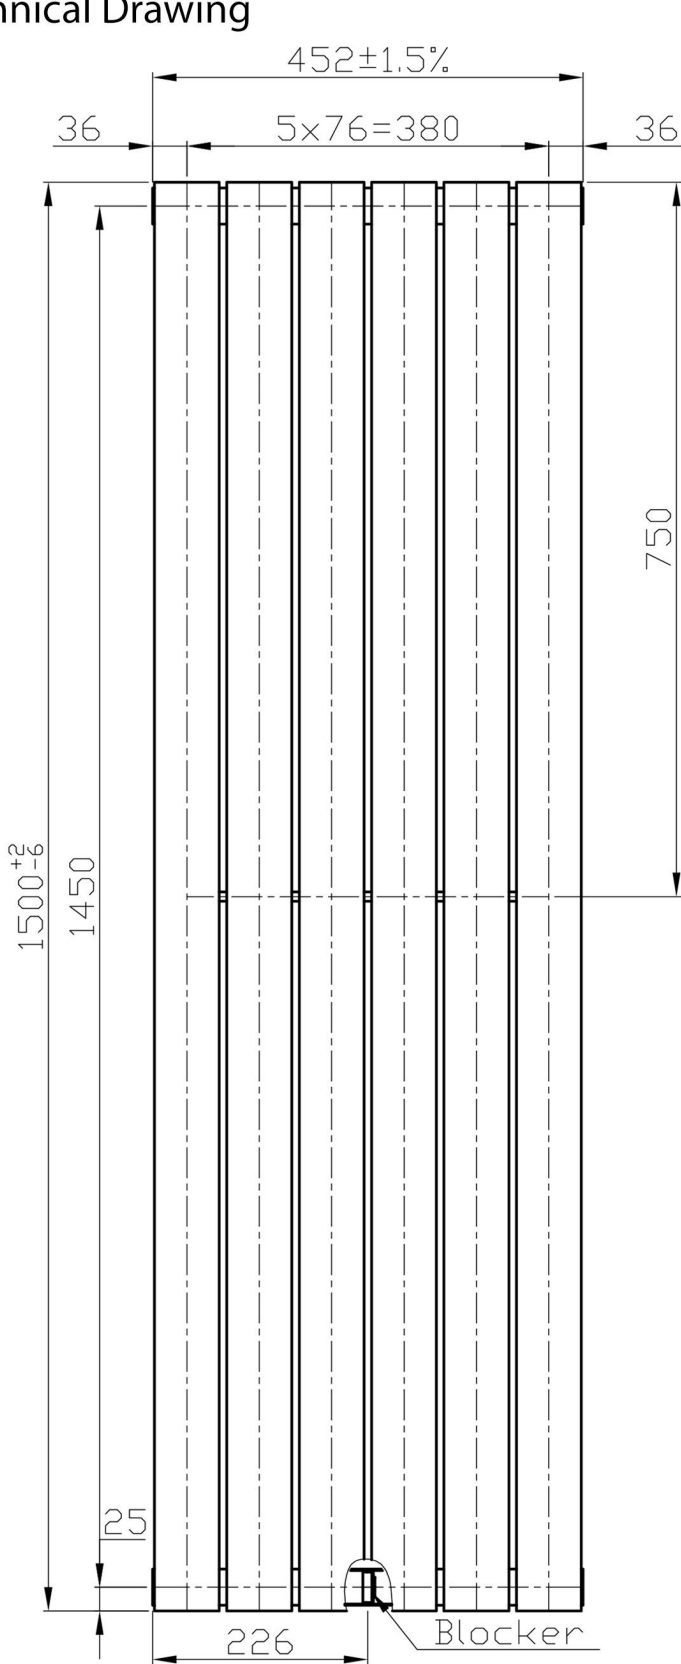

# Warrington Type 10 Vertical Radiator 1500 x 452mm.

Technical Drawing

Unit: mm

2 Pipes  $\varnothing 38$  Tube

6 Pipes 68x12 Profile

**Eastbrook** 

Eastbrook Road, Gloucester GL4 3DB  
 Technical Helpline : 01452 317890  
 Mon - Fri / 8am - 5pm  
 Email : [technical@eastbrookco.com](mailto:technical@eastbrookco.com)