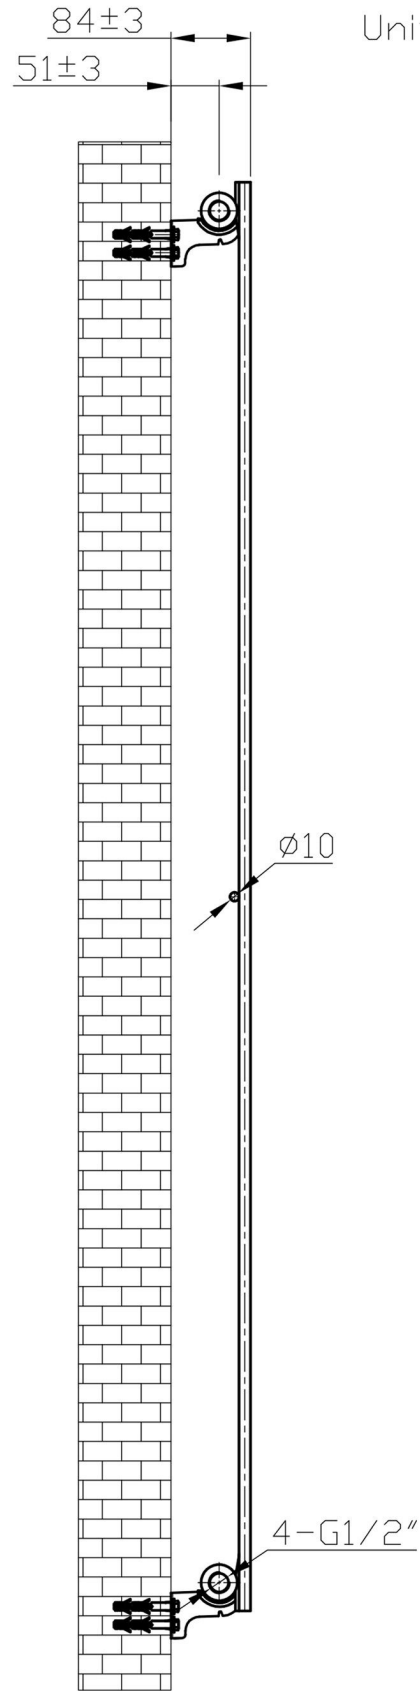

# Warrington Type 10 Vertical Radiator 1500 x 452mm.

Technical Drawing

Unit: mm

2 Pipes  $\varnothing 38$  Tube

6 Pipes 68x12 Profile

**Eastbrook** 

Eastbrook Road, Gloucester GL4 3DB  
 Technical Helpline : 01452 317890  
 Mon - Fri / 8am - 5pm  
 Email : [technical@eastbrookco.com](mailto:technical@eastbrookco.com)